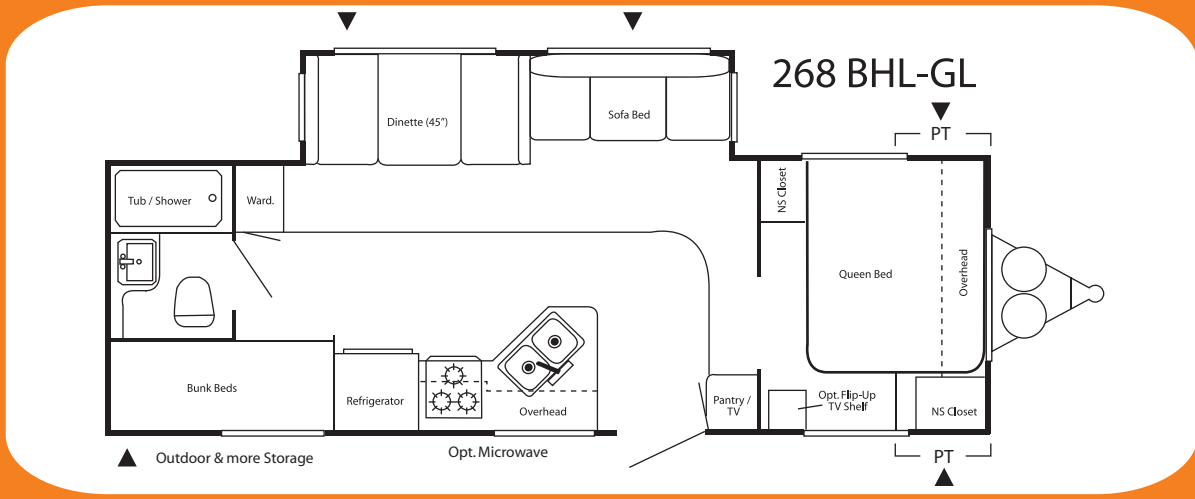

### Springdale 268BHL-G Travel Trailer

- Travel Trailer with Slide-Out
- Sleeps 8
- 28' 7" in Length

*For the Trip of a Lifetime*

## Springdale 268BHL-GL Travel Trailer

- 8' Wide
- 11' High
- 50 Gallon Fresh Water Tank
- 25 Gallon Waste Water Tank
- 60 Gallon Grey Water Tank
- 40 lb. LPG Capacity
- Central Air & Heat
- Television/DVD Player
- Stereo/CD Player
- Bathtub & Shower
- Microwave/3-Burner Range/Refrigerator